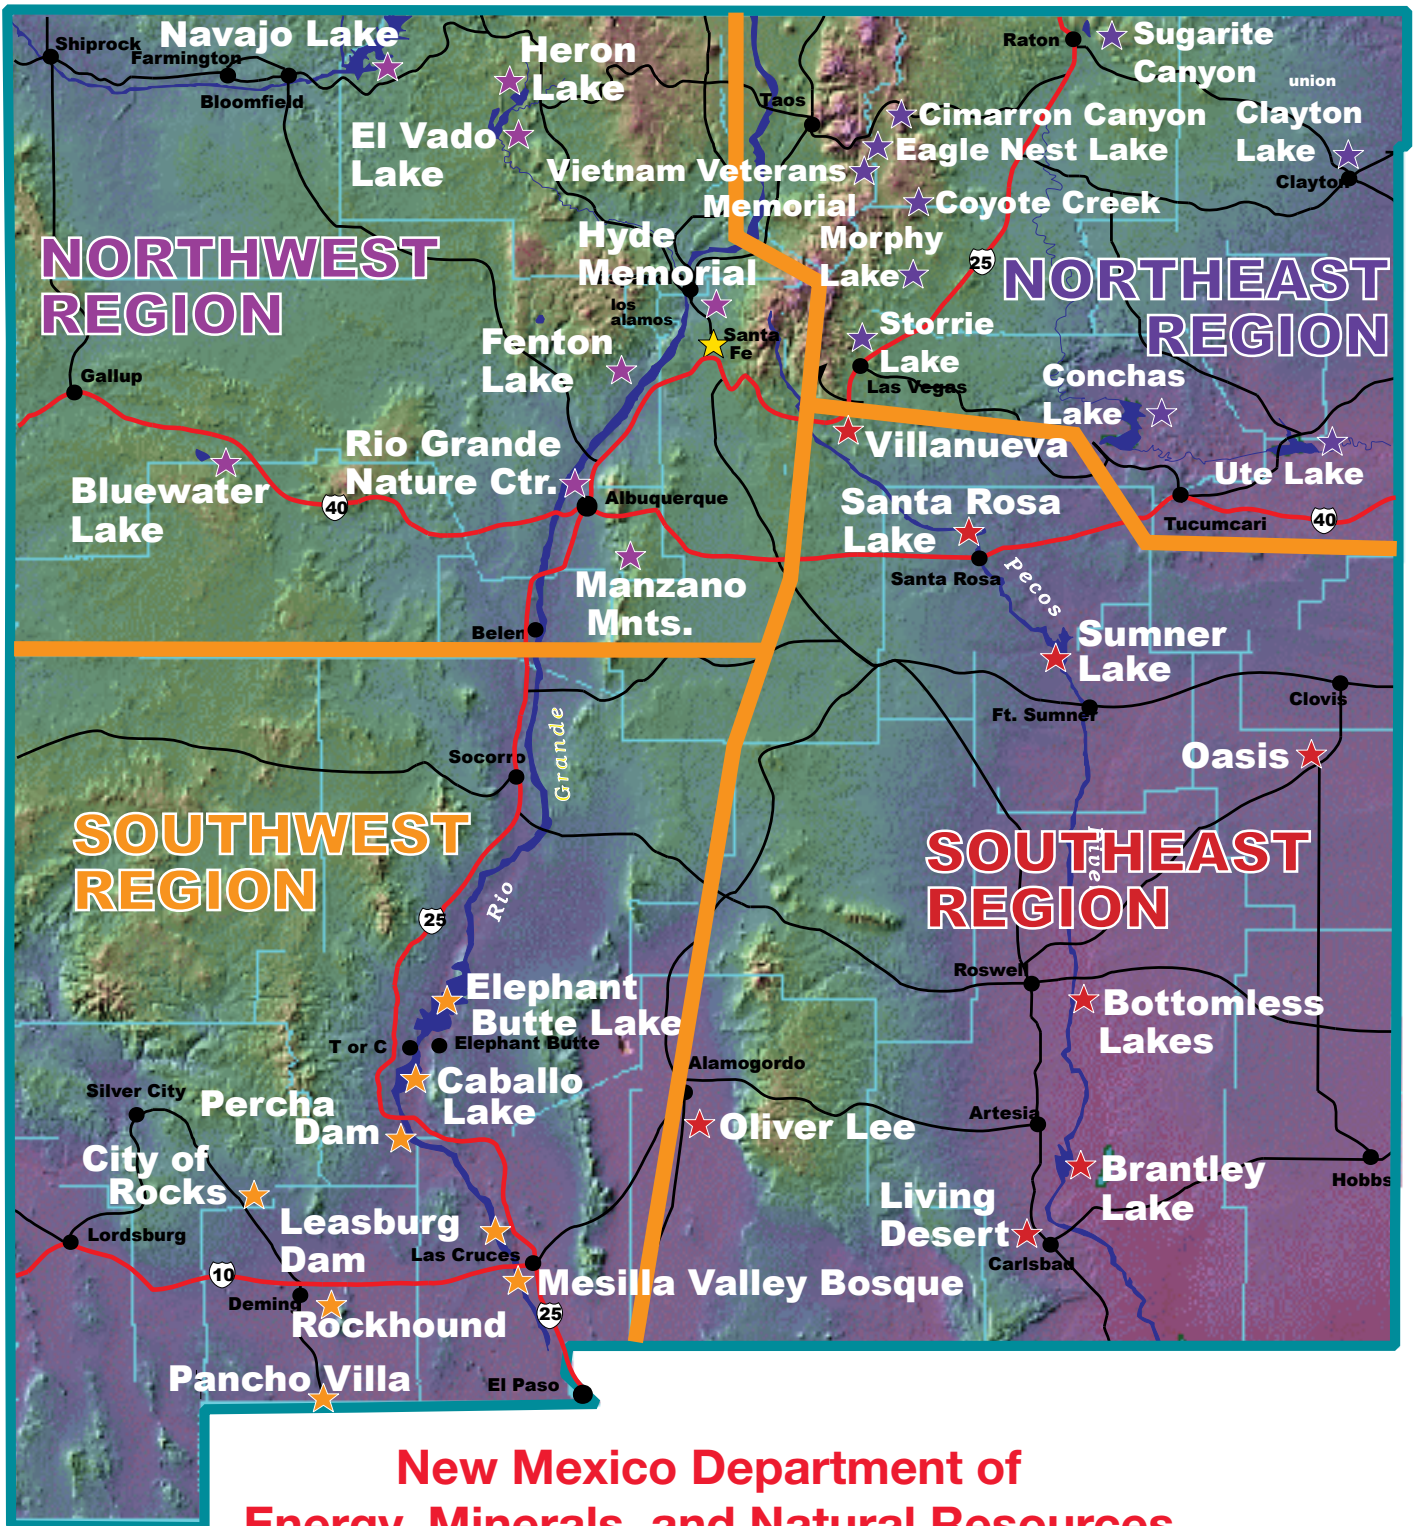

New Mexico State Parks

New Mexico Department of Energy, Minerals, and Natural Resources

Northwest Region Headquarters: Aztec 505-632-8645

Northeast Region Headquarters: Tucumcari 575-461-6049

Southwest Region Headquarters: Dona Ana 575-523-6015

Southeast Region Headquarters: Carlsbad 575-887-2757